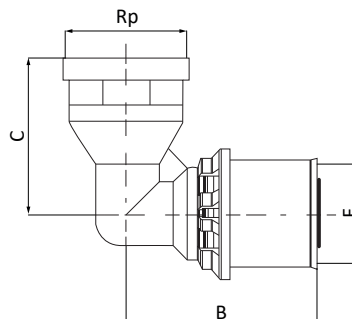

CODE 4009

90° Elbow with threaded female take off - Колено 90° с внутренней резьбой

CODE	DIM [mm]	B [mm]	C [mm]	F [mm]	Rp [mm]
4009160002001	16x1/2"	40,1	33	16x2,0	1/2" ⁽¹⁾
4009180002001	18x1/2"	44	33	18x2,0	1/2" ⁽¹⁾
4009200002001	20x1/2"	45	33	20x2,0	1/2" ⁽¹⁾
4009200003001	20x3/4"	44	38	20x2,0	3/4" ⁽¹⁾
4009260003001	26x3/4"	46,4	38	26x3,0	3/4" ⁽¹⁾
4009320004001	32x1"	56	47	32x3,0	1" ⁽¹⁾
4009400005001	40x1"1/4	72	57,5	40x3,5	1"1/4 ⁽²⁾
4009500006001	50x1"1/2	89,5	67	50x4,0	1"1/2 ⁽²⁾
4009630007001	63x2"	94,7	88,5	63x4,5	2" ⁽²⁾

⁽¹⁾ Threading according to ISO 7/1, EN 10226-1 - Резьба согласно ISO 7/1, EN 10226-1

⁽²⁾ Threading according to ISO 228-1 - Резьба согласно ISO 228-1