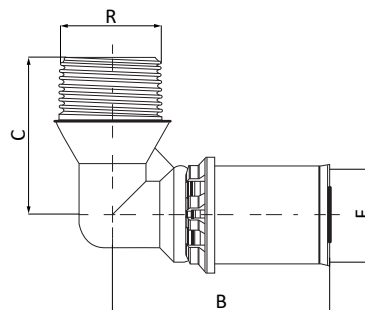

CODE 4008

90° Elbow with threaded male take off - Колено 90° с наружной резьбой

CODE	DIM [mm]	B [mm]	C [mm]	F [mm]	R [mm]
4008160002001	16x1/2"	43	34	16x2,0	1/2" ⁽¹⁾
4008180002001	18x1/2"	44,6	34	18x2,0	1/2" ⁽¹⁾
4008200002001	20x1/2"	47	35	20x2,0	1/2" ⁽¹⁾
4008200003001	20x3/4"	44,6	41	20x2,0	3/4" ⁽¹⁾
4008260003001	26x3/4"	44,6	40	26x3,0	3/4" ⁽¹⁾
4008320004001	32x1"	58,3	46	32x3,0	1" ⁽¹⁾
4008400005001	40x1"1/4	70,5	45	40x3,5	1"1/4 ⁽²⁾
4008500006001	50x1"1/2	82	48	50x4,0	1"1/2 ⁽²⁾
4008630007001	63x2"	84,2	65	63x4,5	2" ⁽²⁾

⁽¹⁾ Threading according to ISO 7/1, EN 10226-1 - Резьба согласно ISO 7/1, EN 10226-1

⁽²⁾ Threading according to ISO 228-1 - Резьба согласно ISO 228-1